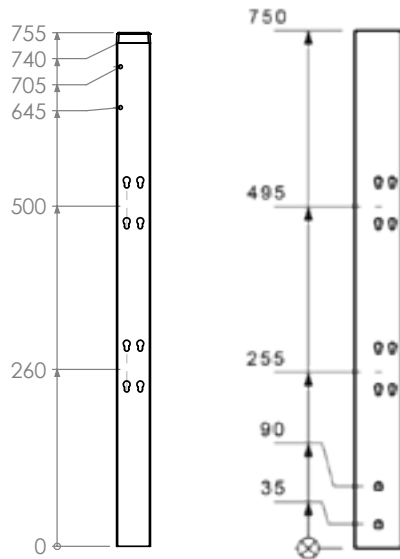

The 50x50 mm post is available in four different heights; 1400, 1500, 2000 and 2300 mm.

The extension for this post is; 750 mm.

The 70x70 mm post is available in three different heights; 1400, 2000 and 2300 mm, with extension 750, 1300, 1900 and 2200 mm.

Posts

- 50x50 and 70x70 mm
 - Edging for plastic and sheet panels
-

Axellent Product Information

» X-Guard® Posts

Technical data

50x50 mm, Yellow (RAL 1018)

Art. no.	Gap to floor (mm)	Height (mm)
P11-140	100	1400
P11-150	200	1500
P11-200	100	2000
P11-230	100	2300

50x50 mm, Red (RAL 3020)

Art. no.	Gap to floor (mm)	Height (mm)
P71-140	100	1400
P71-200	100	2000
P71-230	100	2300

70x70 mm inkl. foot (RAL 9011), Yellow (RAL 1018)

Art. no.	Gap to floor (mm)	Height (mm)
P13-140	100	1400
P13-200	100	2000
P13-230	100	2300

Axellent Product Information

» X-Guard® Posts

Technical data

Art. no.

Height (mm)

Extension 50x50 mm, Yellow(RAL 1018)

E11-075	750
E11-075B	750

Extension 50x50 mm, Blue (RAL 5005)