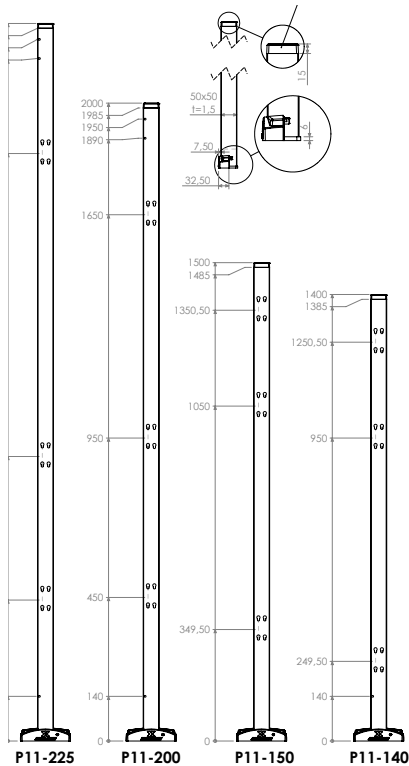

Axelent Product Information

» X-Guard® Posts

X-Guard® Posts

Our posts are available in two different sizes, 50x50 and 70x70 mm. The colours for the 50x50 post are RAL 1018, RAL 3020, RAL 5005 and RAL 9011 and for the 70x70 post RAL 1018. The posts can also be tailored to specific customer requirements. Almost all of Axelent's posts have 100 mm gap to floor. The extension is available in all four different colours.

The 50x50 mm post is available in four different heights; 1400, 1500, 2000 and 2300 mm.

The extension for this post is; 750 mm.

The 70x70 mm post is available in three different heights; 1400, 2000 and 2300 mm, with extension 750, 1300, 1900 and 2200 mm.

Edging is an accessory for plastic and sheet metal panels. This is used to cover the distance between the post and the frame of the panel. The edging is available in three heights; 750, 1900 and 2200 mm.

Posts

- 50x50 and 70x70 mm
 - Edging for plastic and sheet panels
-

Axellent Product Information

» X-Guard® Posts

Technical data

50x50 mm, Yellow (RAL 1018)

Art. no.	Gap to floor (mm)	Height (mm)
P11-140	100	1400
P11-150	200	1500
P11-200	100	2000
P11-230	100	2300