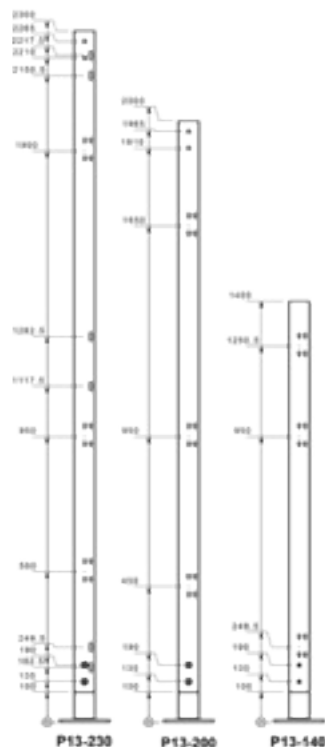

70x70 mm inkl. foot (RAL 9011), Yellow (RAL 1018)

Art. no.	Gap to floor (mm)	Height (mm)
P13-140	100	1400
P13-200	100	2000
P13-230	100	2300