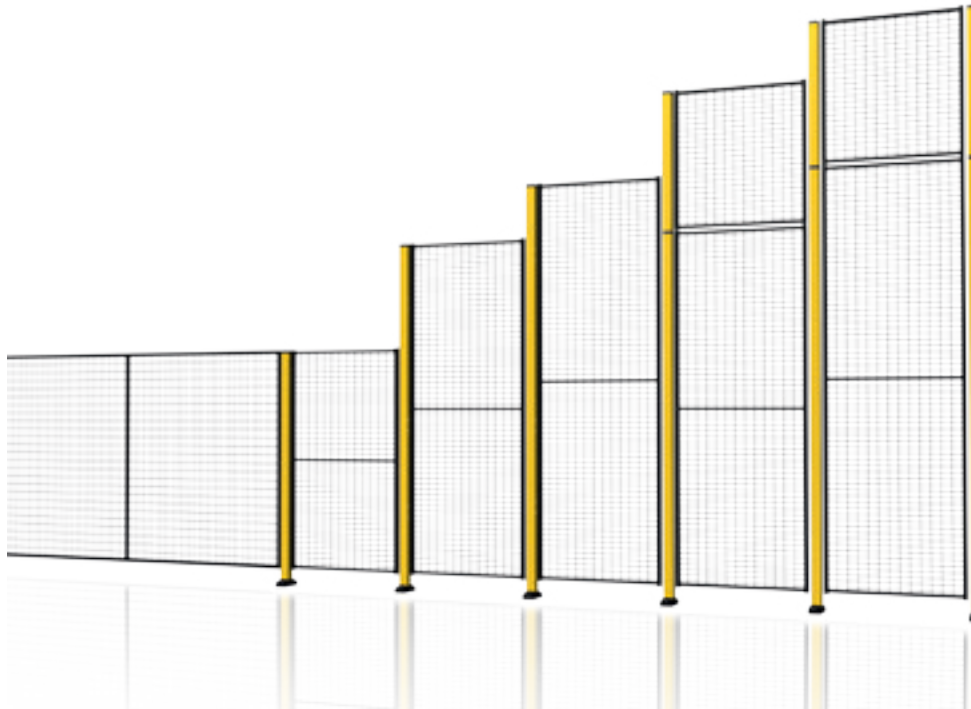

Axelent Product Information

» X-Guard® Posts

X-Guard® Posts

Our posts are available in two different sizes, 50x50 and 70x70 mm. The colours for the 50x50 post are RAL 1018, RAL 3020, RAL 5005 and RAL 9011 and for the 70x70 post RAL 1018. The posts can also be tailored to specific customer requirements. Almost all of Axelent's posts have 100 mm gap to floor. The extension is available in all four different colours.

The 50x50 mm post is available in four different heights; 1400, 1500, 2000 and 2300 mm.

The extension for this post is; 750 mm.

The 70x70 mm post is available in three different heights; 1400, 2000 and 2300 mm, with extension 750, 1300, 1900 and 2200 mm.

Edging is an accessory for plastic and sheet metal panels. This is used to cover the distance between the post and the frame of the panel. The edging is available in three heights; 750, 1900 and 2200 mm.

Posts

- 50x50 and 70x70 mm
 - Edging for plastic and sheet panels
-

Axellent Product Information

» X-Guard® Posts

Technical data

50x50 mm, Yellow (RAL 1018)

Art. no.	Gap to floor (mm)	Height (mm)
P11-140	100	1400
P11-150	200	1500
P11-200	100	2000
P11-230	100	2300