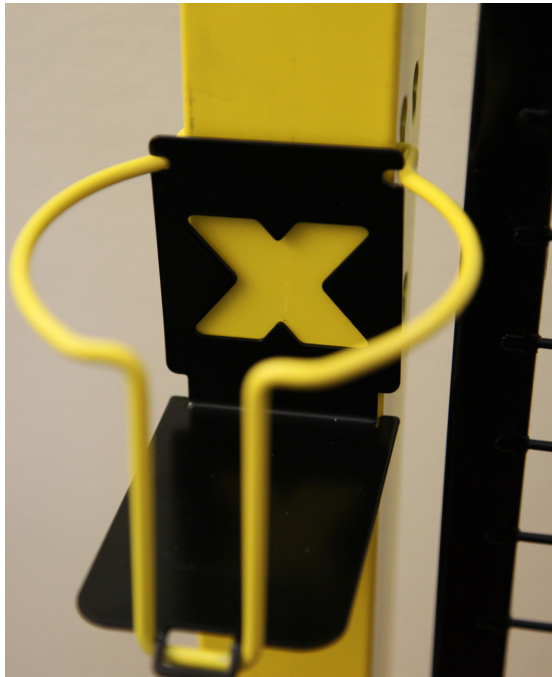

Axelent Product Information

» X-Cup

X-Cup, a safe drink holder

Many of us drink water and coffee while we work, but it is not a good idea to place a coffee mug near a keyboard, drawings or other areas that are sensitive to hot and cold drinks. Axelent is first to design a mug holder to fix onto the X-Guard®-post. Smart and safe at the same time.

Would you like a mug with your holder? Speak with your Axelent representative.

Technical data

- Art.no. T01-07
-