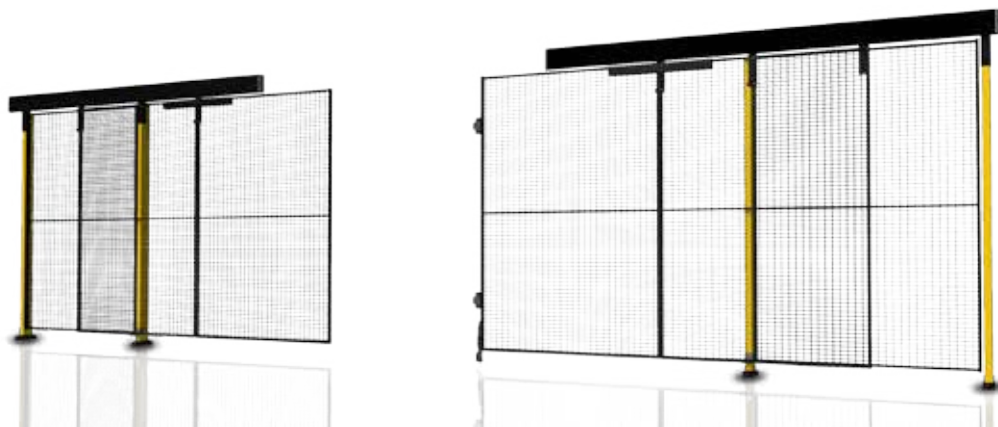

Double sliding door, for cramped areas and for two feed positions from the machine. Available in sizes up to 2 x 2900 mm.

Axellent Product information

» X-Guard® Doors

Single sliding door without rail, has an opening of three meters and no upper limitations. The door is perfect when handling large volumes carried by overhead crane or forklift. Maximum width 3000 mm and maximum height 2300 mm.

Sliding door with centre lock, where the door blades are pushed in opposite directions. Maximum width is 5900 mm.

Double sliding without rail, has an opening of 6 meters and no upper limitation. The door is perfect when handling large volumes carried by overhead crane or forklift. Maximum width 2 x 3000 mm and maximum height 2300 mm.

Axelent Product information

» X-Guard® Doors

Double sliding door with 2-step rail, is used where a large opening is required but where there is limited space at the side. The panels overlap each other instead of sliding to the side. Maximum width 2 x 1500 mm and maximum height 2300 mm.