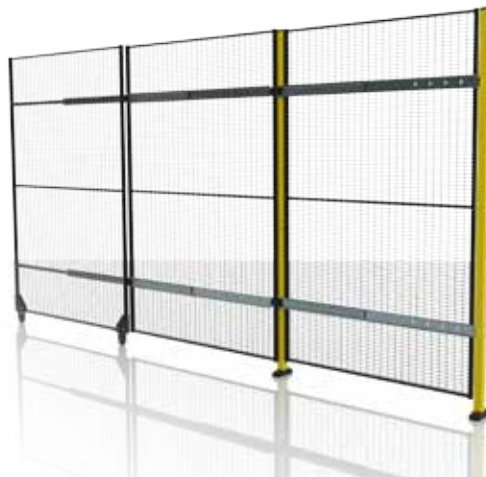

Single sliding door without rail. An ideal solution for an opening with no overhead obstruction and where the need for a large opening is necessary. Maximum widths 1900 mm and 2900 mm, maximum height 2300 mm.