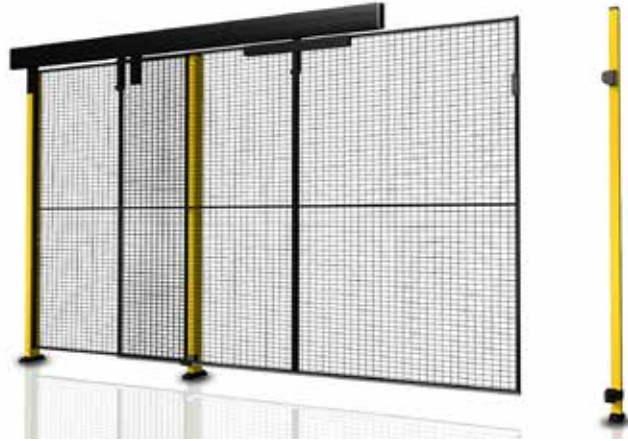

(Som dörrblad används standardpaneler)

Axellent Product information

» X-Guard® Doors

Single hinge door.

Double hinge door, access for wider goods, pallet truck etc, max opening 2x1500 mm.

Single sliding door, can be built with a max opening of 5700 mm.

Double sliding door, for cramped areas and for two feed positions from the machine. Available in sizes up to 2 x 2900 mm.

Axellent Product information

» X-Guard® Doors

Single sliding door without rail, has an opening of three meters and no upper limitations. The door is perfect when handling large volumes carried by overhead crane or forklift. Maximum width 3000 mm and maximum height 2300 mm.

Sliding door with centre lock, where the door blades are pushed in opposite directions. Maximum width is 5900 mm.

Double sliding without rail, has an opening of 6 meters and no upper limitation. The door is perfect when handling large volumes carried by overhead crane or forklift. Maximum width 2 x 3000 mm and maximum height 2300 mm.