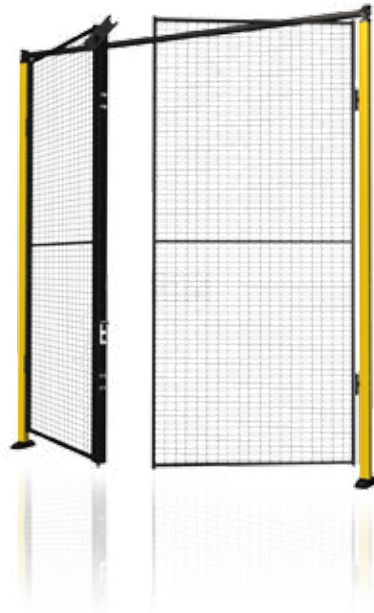

(Som dörrblad används standardpaneler)

Axellent Product information

» X-Guard® Doors

Single hinge door.

Double hinge door, access for wider goods, pallet truck etc, max opening 2x1500 mm.

Single sliding door, can be built with a max opening of 5700 mm.

Double sliding door, for cramped areas and for two feed positions from the machine. Available in sizes up to 2 x 2900 mm.

Axellent Product information

» X-Guard® Doors

Single sliding door without rail, has an opening of three meters and no upper limitations. The door is perfect when handling large volumes carried by overhead crane or forklift. Maximum width 3000 mm and maximum height 2300 mm.

Sliding door with centre lock, where the door blades are pushed in opposite directions. Maximum width is 5900 mm.

Double sliding without rail, has an opening of 6 meters and no upper limitation. The door is perfect when handling large volumes carried by overhead crane or forklift. Maximum width 2 x 3000 mm and maximum height 2300 mm.