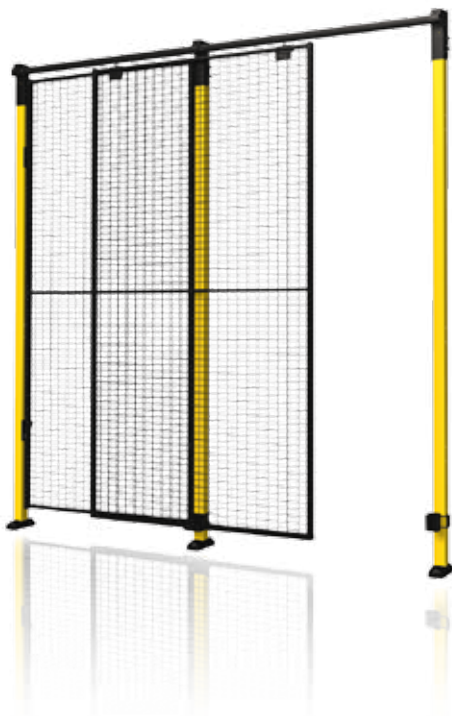

(Som dörrblad används standardpaneler)

Axellent Product information

» X-Guard® Doors

Single hinge door.

Double hinge door, access for wider goods, pallet truck etc, max opening 2x1500 mm.

Single sliding door, can be built with a max opening of 5700 mm.

Double sliding door, for cramped areas and for two feed positions from the machine. Available in sizes up to 2 x 2900 mm.

Axellent Product information

» X-Guard® Doors

Single sliding door without rail, has an opening of three meters and no upper limitations. The door is perfect when handling large volumes carried by overhead crane or forklift. Maximum width 3000 mm and maximum height 2300 mm.

Sliding door with centre lock, where the door blades are pushed in opposite directions. Maximum width is 5900 mm.

Double sliding without rail, has an opening of 6 meters and no upper limitation. The door is perfect when handling large volumes carried by overhead crane or forklift. Maximum width 2 x 3000 mm and maximum height 2300 mm.