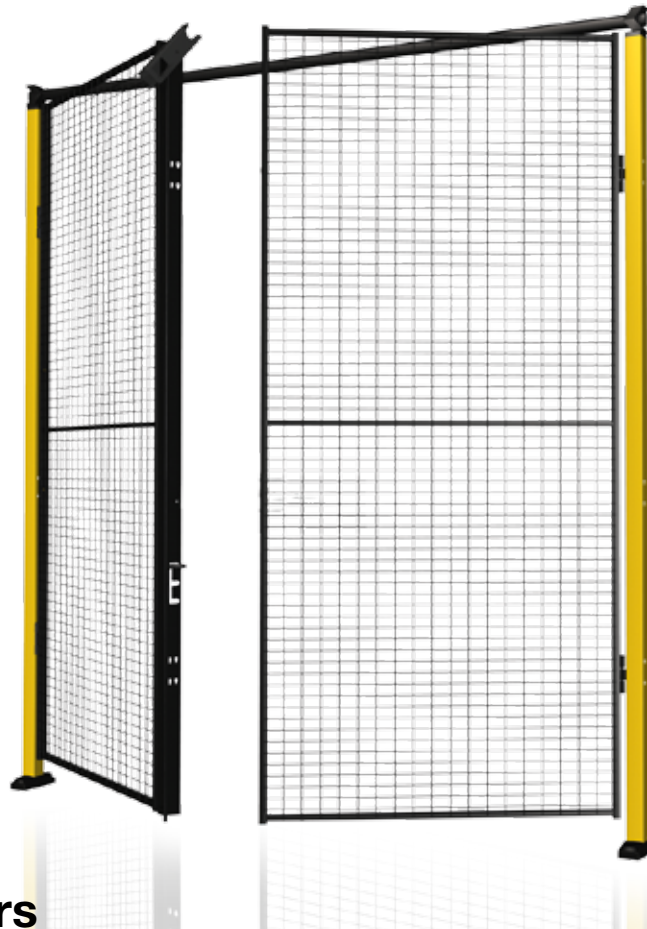

Axellent Product information

» X-Guard® Doors

X-Guard® Doors

X-Guard® is a completely new range of machine guard that complies with the Machine Directive's new demands on permanent guards from 29 December, 2009. With its wide range of standard components and accessories, X-Guard® is guaranteed to cover all possible needs.

X-Guard® was launched in 2008 and since then has constantly evolved with new doors. Today we have two different types of doors, hinge- and sliding doors. They are available in our three standard heights but can also be build higher with help of our extension. The doors are customized by the different choices you make, from opening dimensions to the type of lock.

In standard color, rails and accessories comes in RAL 9011.

Doors

1. Hinge- and sliding doors
   - RAL 9011
   - Customized according to customers choice
2. ---