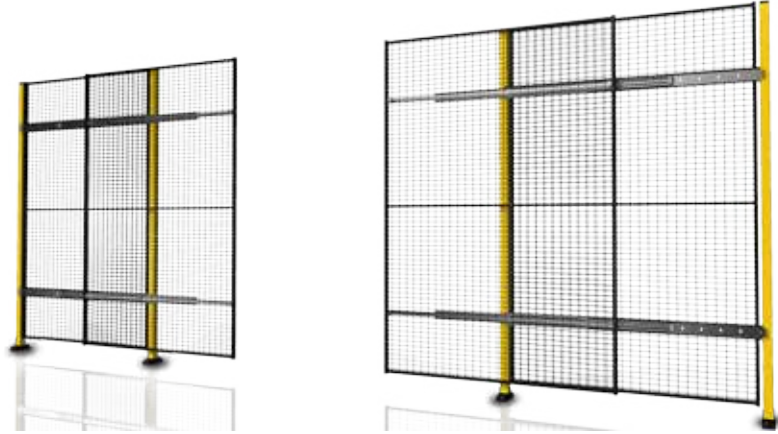

Axellent Product information

» X-Guard® Doors

Double sliding door without rail, with centre lock. An ideal solution for an opening with no overhead obstruction and where the need for a large opening isn't necessary. Maximum widths 1800 mm and 2800 mm, maximum height 2300 mm.