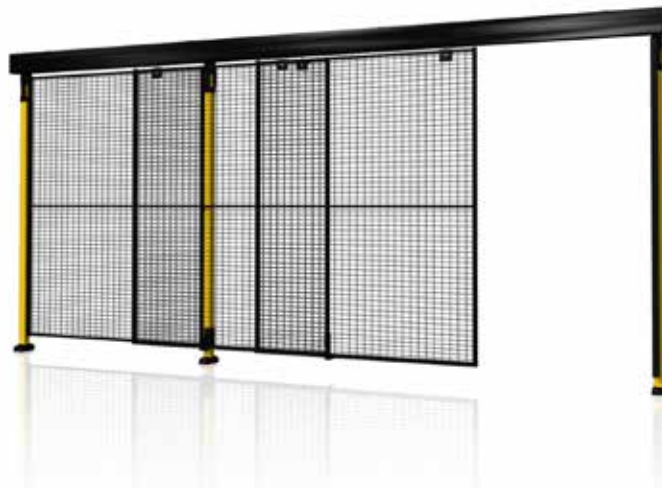

Double sliding door, for cramped areas and for two feed positions from the machine. Available in sizes up to 2 x 2900 mm.

Axellent Product information

» X-Guard® Doors

Single sliding door without rail, has an opening of three meters and no upper limitations. The door is perfect when handling large volumes carried by overhead crane or forklift. Maximum width 3000 mm and maximum height 2300 mm.

Sliding door with centre lock, where the door blades are pushed in opposite directions. Maximum width is 5900 mm.

Double sliding without rail, has an opening of 6 meters and no upper limitation. The door is perfect when handling large volumes carried by overhead crane or forklift. Maximum width 2 x 3000 mm and maximum height 2300 mm.

Axelent Product information

» X-Guard® Doors

Double sliding door with 2-step rail, is used where a large opening is required but where there is limited space at the side. The panels overlap each other instead of sliding to the side. Maximum width 2 x 1500 mm and maximum height 2300 mm.

Triple sliding door with 3-step rail, is used where a large opening is required but where there is limited space at the side. The panels overlap each other instead of sliding to the side. Maximum width 3 x 1500 mm and maximum height 2300 mm.