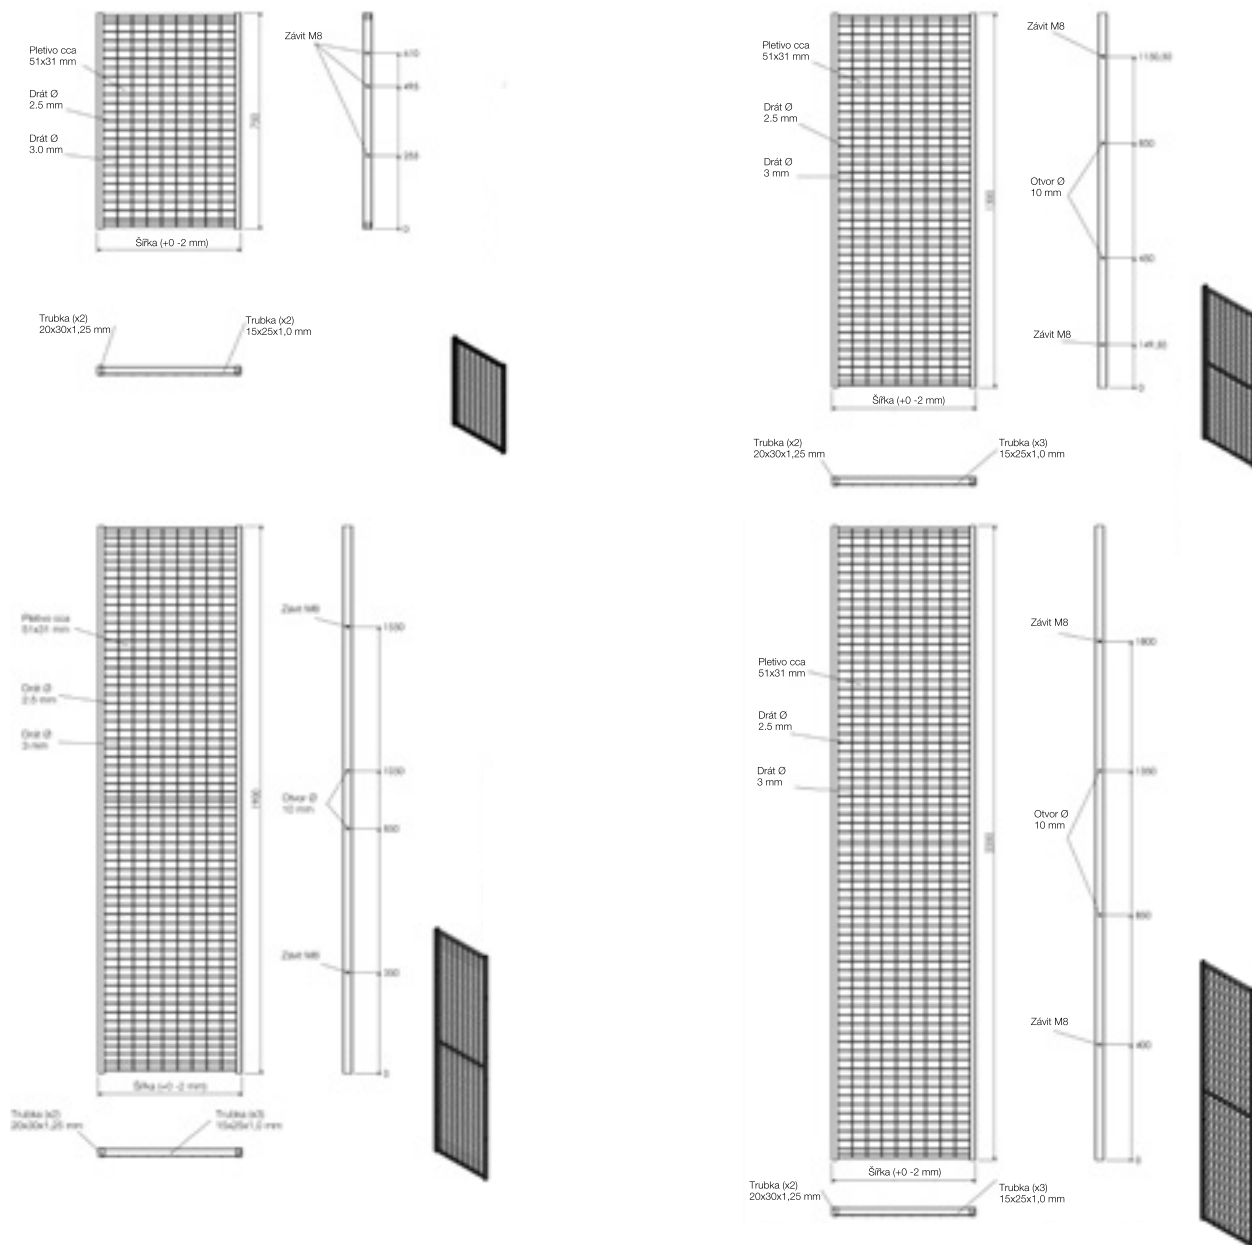

The panels are available in four different heights 750, 1300, 1900 and 2200 mm. The 750 mm panel is only used for extension to the other heights. They are available in thirteen different widths, except the 1300 mm height that is in fourteen widths. The standard colour is RAL 9011 but the panels can also be tailored to specific customer requirements.

50x30 panels

- 2006/42/EC
 - 750, 1300, 1900 and 2200 mm
 - RAL 9011
-

Axellent Product Information

» X-Guard® 50x30 panels

TECHNICAL DATA

Safety distance	200 mm
Uprights	30x20 mm
Horizontals	25x15 mm
Posts	50x50, 70x70 mm
Vertical wires	Ø 3 mm
Horizontal wires	Ø 2.5 mm
Mesh apertures	50x30 mm
Finish	Phosphatising/Epoxy paint
Colour mesh panels	Black RAL 9011
Colour post	Yellow RAL 1018, Black RAL 9011*, Blue RAL 5005*, Red RAL 3020*

Other colours can be quoted. (* Only on standard post, 50x50 mm)

Axellent Product Information

» X-Guard® 50x30 panels

Technical data

Art. no.	Height (mm)	Width (mm)	Art. no.	Height (mm)	Width (mm)
----------	-------------	------------	----------	-------------	------------