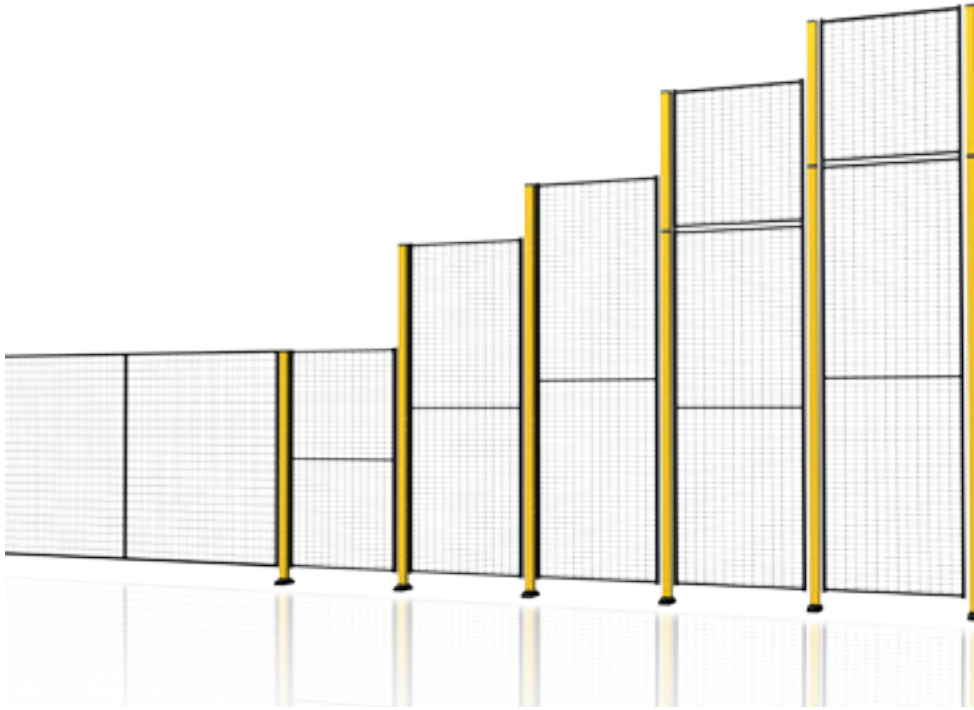

Axelent Product Information

» X-Guard® 50x30 panels

X-Guard® 50x30 panels

X-Guard is a complete range of machine guard that complies with the Machinery Directives, 2006/42/EC, new demands on permanent guards from 29 December, 2009. With its wide range of standard components and accessories, X-Guard is guaranteed to cover all possible machine guard applications. X-Guard was launched in 2008, since then new panel sizes have been added. We listen to our customers to enable us to develop the range as new needs arise.

The panels are available in four different heights 750, 1300, 1900 and 2200 mm. The 750 mm panel is only used for extension to the other heights. They are available in thirteen different widths, except the 1300 mm height that is in fourteen widths. The standard colour is RAL 9011 but the panels can also be tailored to specific customer requirements.

50x30 panels

- 2006/42/EC
 - 750, 1300, 1900 and 2200 mm
 - RAL 9011
-

Axellent Product Information

» X-Guard® 50x30 panels

TECHNICAL DATA

Safety distance	200 mm
Uprights	30x20 mm
Horizontals	25x15 mm
Posts	50x50, 70x70 mm
Vertical wires	Ø 3 mm
Horizontal wires	Ø 2.5 mm
Mesh apertures	50x30 mm
Finish	Phosphatising/Epoxy paint
Colour mesh panels	Black RAL 9011
Colour post	Yellow RAL 1018, Black RAL 9011*, Blue RAL 5005*, Red RAL 3020*

Other colours can be quoted. (* Only on standard post, 50x50 mm)

Axellent Product Information

» X-Guard® 50x30 panels

Technical data

Art. no.	Height (mm)	Width (mm)	Art. no.	Height (mm)	Width (mm)
----------	-------------	------------	----------	-------------	------------